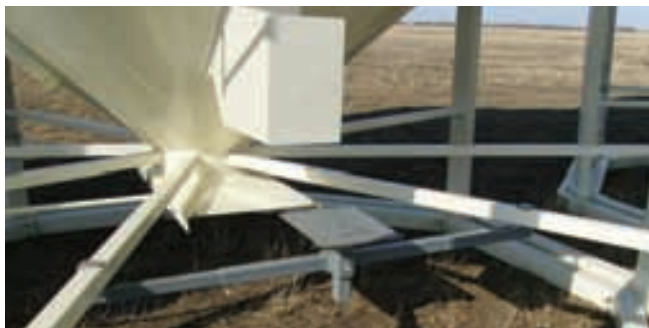

Less Coupon Savings:

- 200.00 each

YOU PAY ONLY:

2909⁰⁰ each

Plus Freight

Aeration Fan Stands

These custom-built aeration fan stands are designed to fit both Westeel and Meridian style cone frames and are available in 3 sizes to support Edwards' aeration fans. They are fully adjustable with no drilling required. Sizes available for: 14' to 15' cones (3054970), 18' cones (3055988) and 21' cones (3054996).